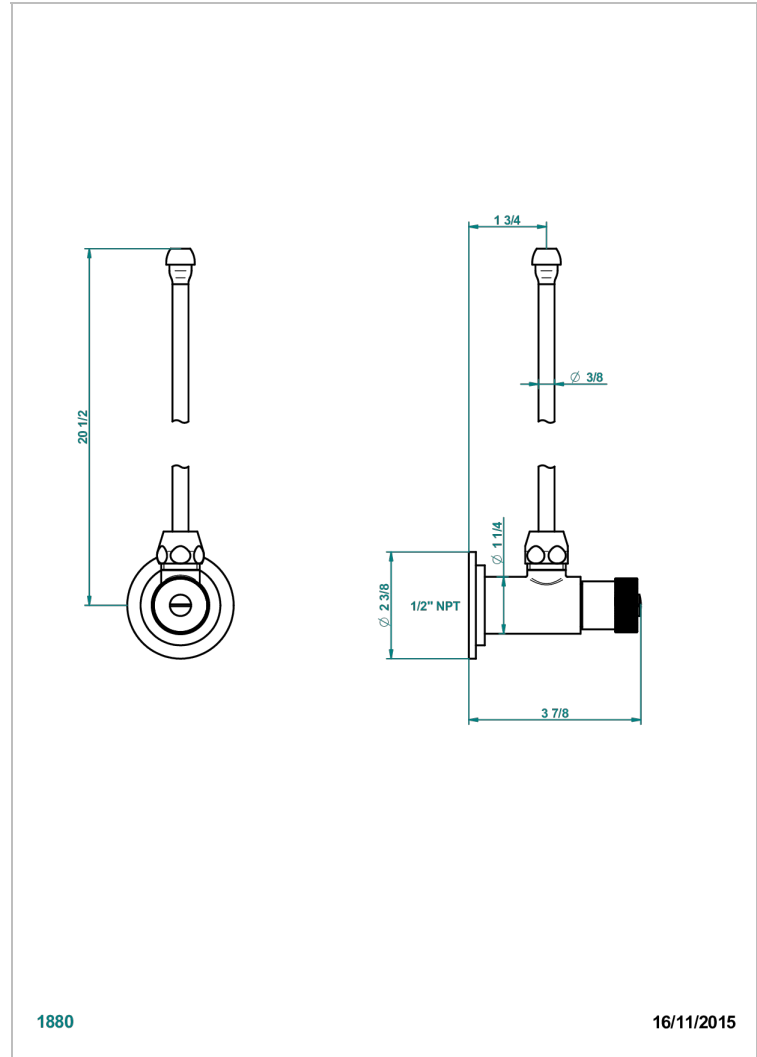

# COLLECTION "O"

G4P-181/WC

Angle supply valve with 3/8" adaptor set for toilet

1880

16/11/2015

## CHARACTERISTIC

- Collection "O"
- Angle supply valve with 3/8" adaptor set for toilet