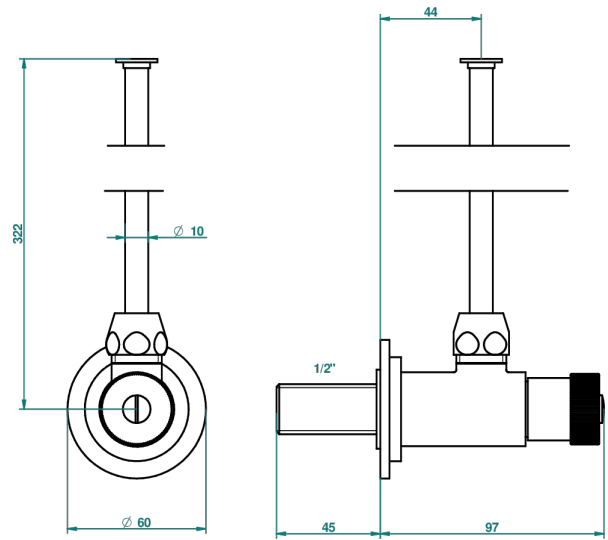

CORVAIR WITH LEVER

U8E-181

1/2" adjustable stop cock with 30 cm tube

1878

10/01/2020

CHARACTERISTIC

- Corvaire with lever
- 1/2" adjustable stop cock with 30 cm tube

AVAILABLE FINITIONS