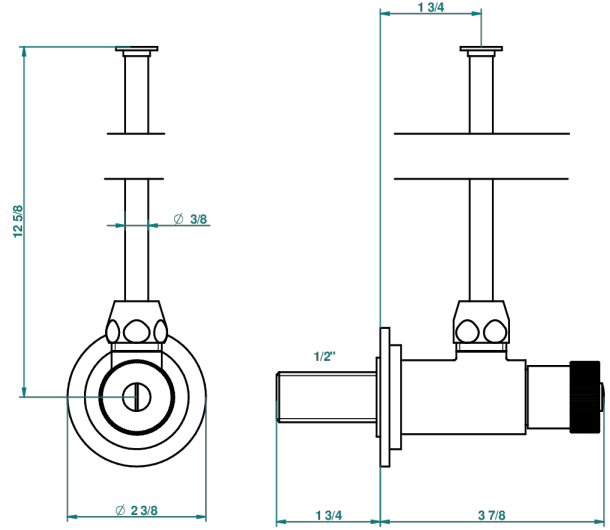

TROCADERO LAPIS LAZULI

U7B-181

1/2" adjustable stop cock with 30 cm tube

THG[®]
PARIS

1878

10/01/2020

CHARACTERISTIC

- Trocadéro Lapis Lazuli
- 1/2" adjustable stop cock with 30 cm tube