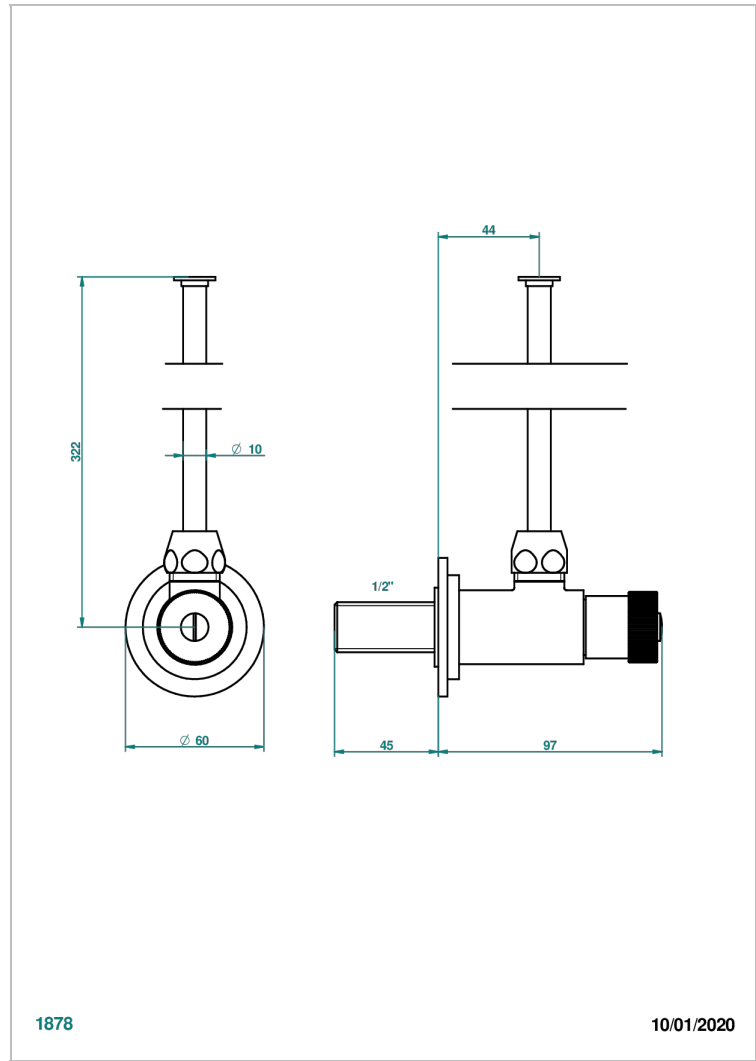

BEYOND CRYSTAL - CHAMPAGNE CRYSTAL

U6J-181

1/2" adjustable stop cock with 30 cm tube

1878

10/01/2020

CHARACTERISTIC

- Beyond Crystal - Champagne crystal
- 1/2" adjustable stop cock with 30 cm tube

AVAILABLE FINITIONS