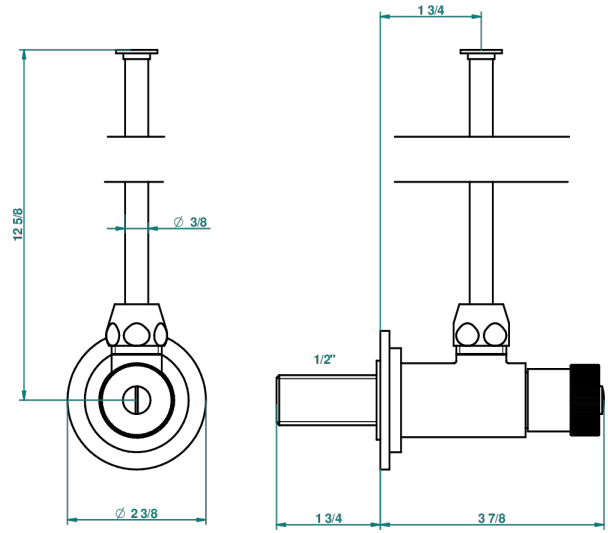

BEYOND CRYSTAL - CHAMPAGNE CRYSTAL

U6J-181

1/2" adjustable stop cock with 30 cm tube

1878

10/01/2020

CHARACTERISTIC

- Beyond Crystal - Champagne crystal
- 1/2" adjustable stop cock with 30 cm tube

AVAILABLE FINITIONS