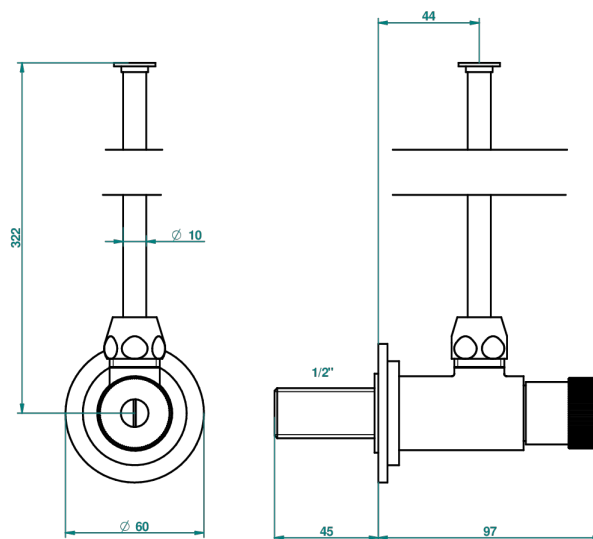

PETALE DE CRISTAL - BLACK CRYSTAL

U6D-181

1/2" adjustable stop cock with 30 cm tube

1878

10/01/2020

CHARACTERISTIC

- Pétale de Cristal - Black crystal
- 1/2" adjustable stop cock with 30 cm tube

AVAILABLE FINITIONS