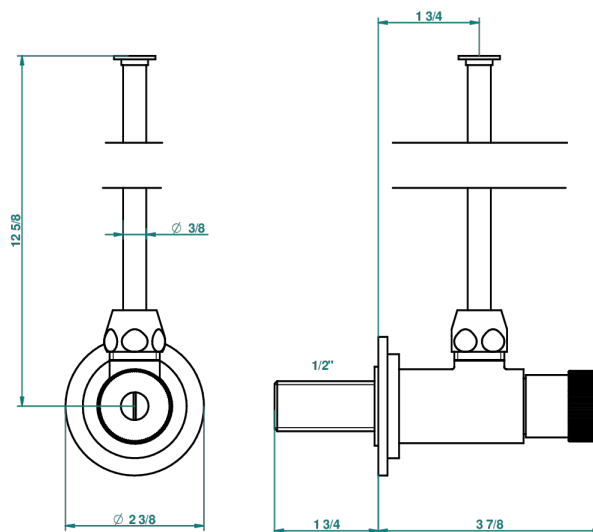

PETALE DE CRISTAL - BLACK CRYSTAL

U6D-181

1/2" adjustable stop cock with 30 cm tube

1878

10/01/2020

CHARACTERISTIC

- Pétale de Cristal - Black crystal
- 1/2" adjustable stop cock with 30 cm tube

AVAILABLE FINITIONS