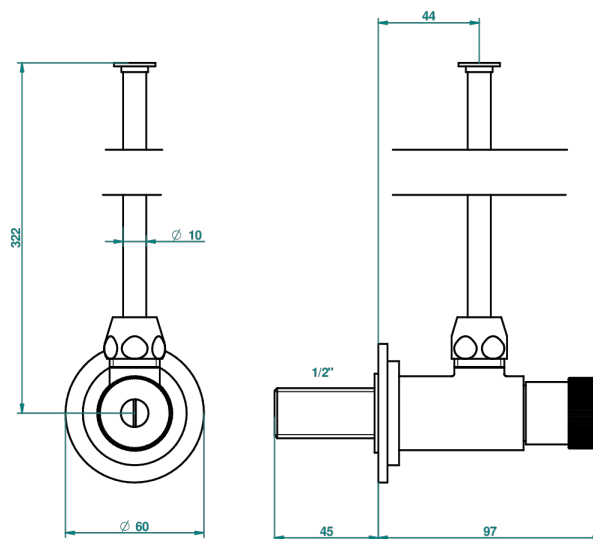

PETALE DE CRISTAL - BLUE CRYSTAL

U6B-181

1/2" adjustable stop cock with 30 cm tube

THG[®]
PARIS

1878

10/01/2020

CHARACTERISTIC

- Pétale de Cristal - Blue crystal
- 1/2" adjustable stop cock with 30 cm tube