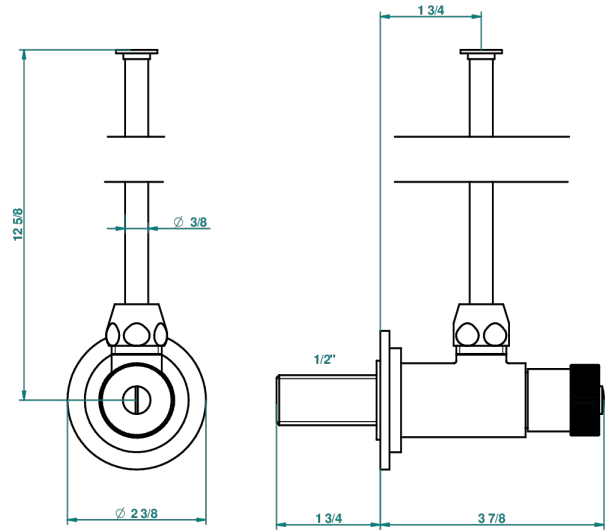

PETALE DE CRISTAL - BLUE CRYSTAL

U6B-181

1/2" adjustable stop cock with 30 cm tube

1878

10/01/2020

CHARACTERISTIC

- Pétale de Cristal - Blue crystal
- 1/2" adjustable stop cock with 30 cm tube

AVAILABLE FINITIONS