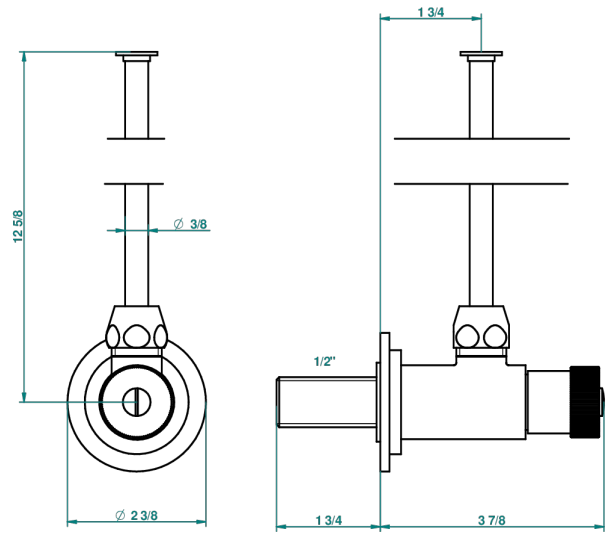

# NIHAL GREEN PORCELAIN

U2R-181

1/2" adjustable stop cock with 30 cm tube

THG<sup>®</sup>  
PARIS

1878

10/01/2020

## CHARACTERISTIC

- Nihal Green porcelain
- 1/2" adjustable stop cock with 30 cm tube