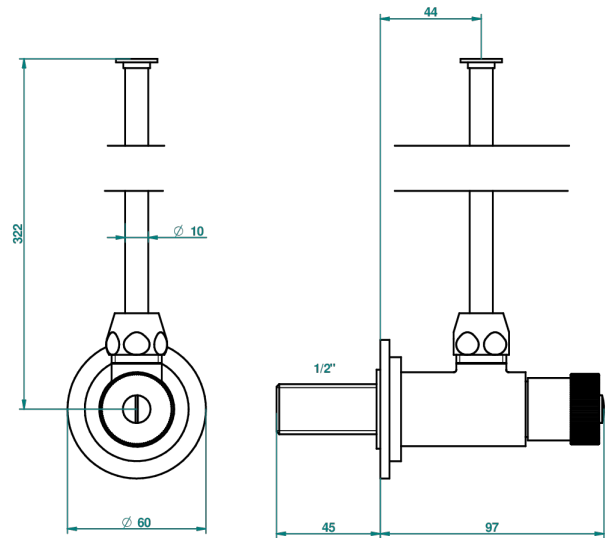

# NIHAL BLACK PORCELAIN

U2P-181

1/2" adjustable stop cock with 30 cm tube

1878

10/01/2020

## CHARACTERISTIC

- Nihal Black porcelain
- 1/2" adjustable stop cock with 30 cm tube