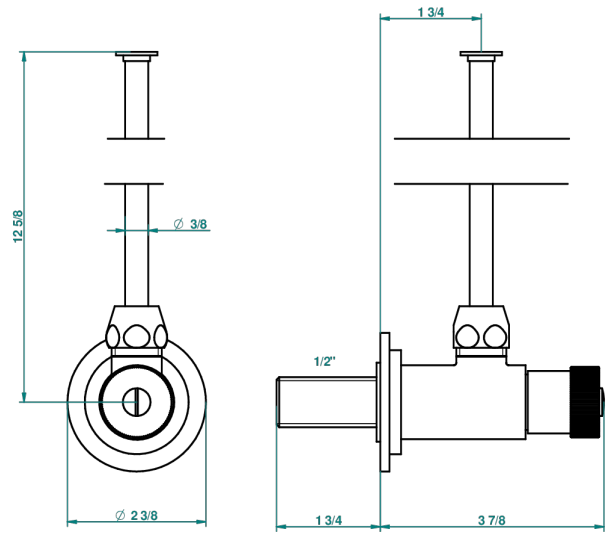

# NIHAL BLACK PORCELAIN

U2P-181

1/2" adjustable stop cock with 30 cm tube

THG<sup>®</sup>  
PARIS

1878

10/01/2020

## CHARACTERISTIC

- Nihal Black porcelain
- 1/2" adjustable stop cock with 30 cm tube