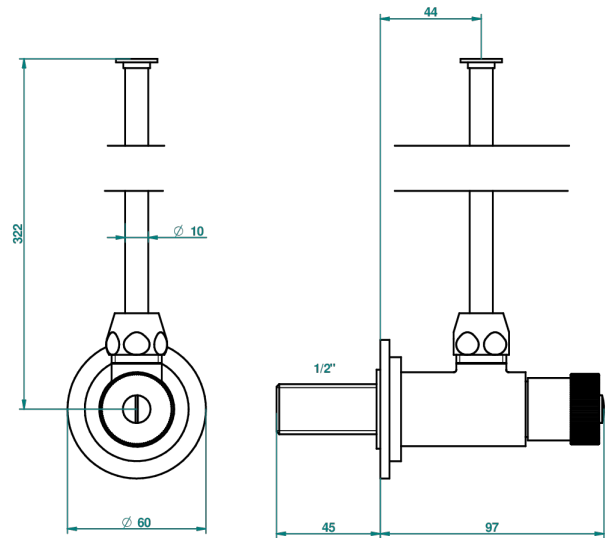

# NIHAL BLACK PORCELAIN

U2P-181

1/2" adjustable stop cock with 30 cm tube

THG<sup>®</sup>  
PARIS

1878

10/01/2020

## CHARACTERISTIC

- Nihal Black porcelain
- 1/2" adjustable stop cock with 30 cm tube