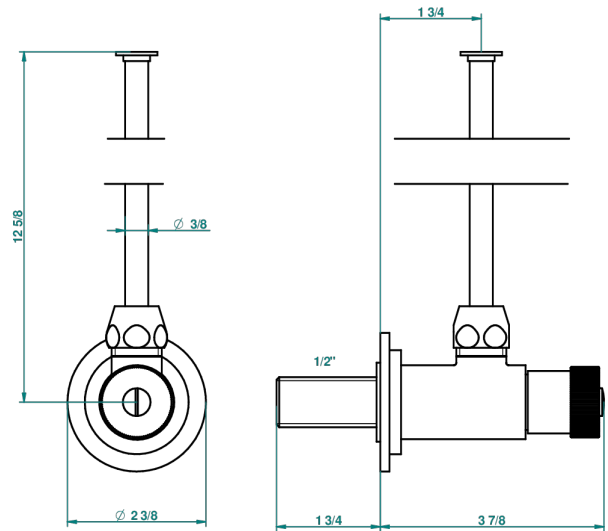

NIHAL BLACK PORCELAIN

U2P-181

1/2" adjustable stop cock with 30 cm tube

THG[®]
PARIS

1878

10/01/2020

CHARACTERISTIC

- Nihal Black porcelain
- 1/2" adjustable stop cock with 30 cm tube