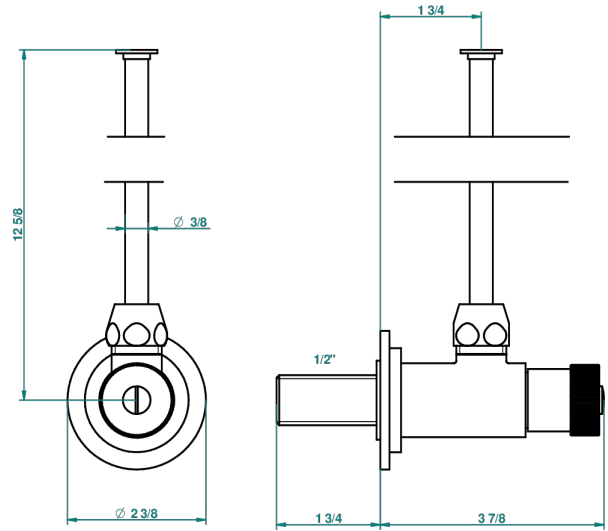

NIHAL IVORY PORCELAIN

U2N-181

1/2" adjustable stop cock with 30 cm tube

THG[®]
PARIS

1878

10/01/2020

CHARACTERISTIC

- Nihal Ivory porcelain
- 1/2" adjustable stop cock with 30 cm tube