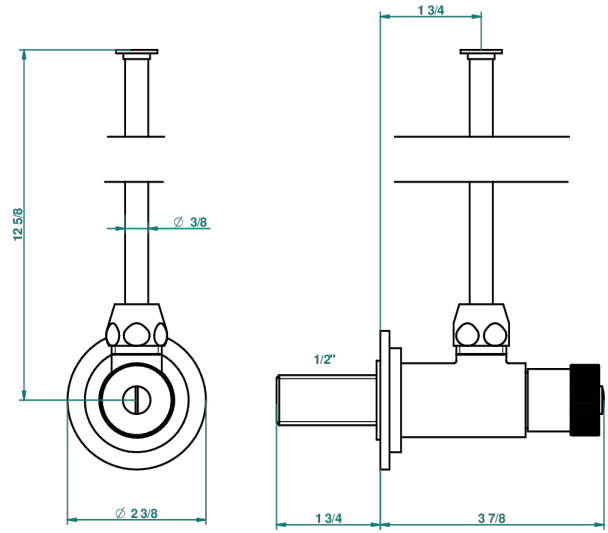

# NIHAL IVORY PORCELAIN

U2N-181

1/2" adjustable stop cock with 30 cm tube

THG<sup>®</sup>  
PARIS

1878

10/01/2020

## CHARACTERISTIC

- Nihal Ivory porcelain
- 1/2" adjustable stop cock with 30 cm tube