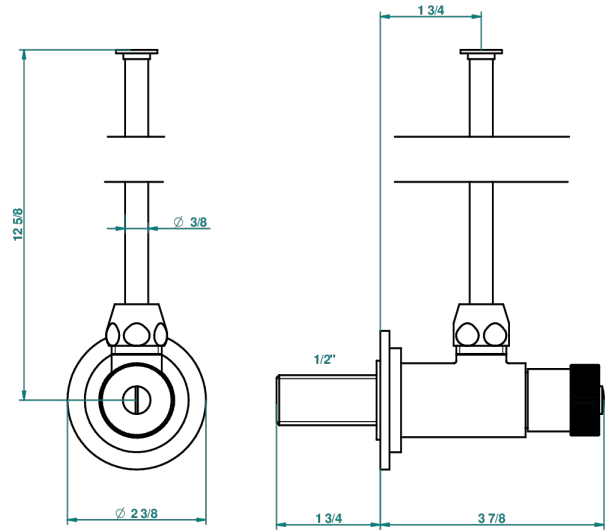

NIHAL BLUE PORCELAIN

U2L-181

1/2" adjustable stop cock with 30 cm tube

1878

10/01/2020

CHARACTERISTIC

- Nihal Blue porcelain
- 1/2" adjustable stop cock with 30 cm tube

AVAILABLE FINITIONS