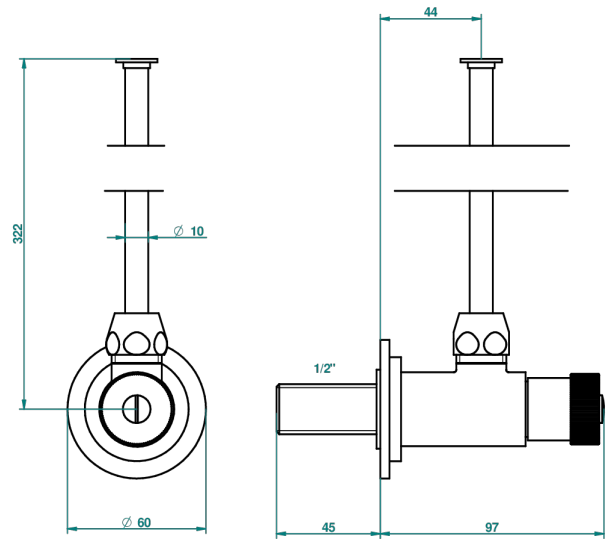

# CHEVERNY BLACK ONYX

U1V-181

1/2" adjustable stop cock with 30 cm tube

THG<sup>®</sup>  
PARIS

1878

10/01/2020

## CHARACTERISTIC

- Cheverny black Onyx
- 1/2" adjustable stop cock with 30 cm tube