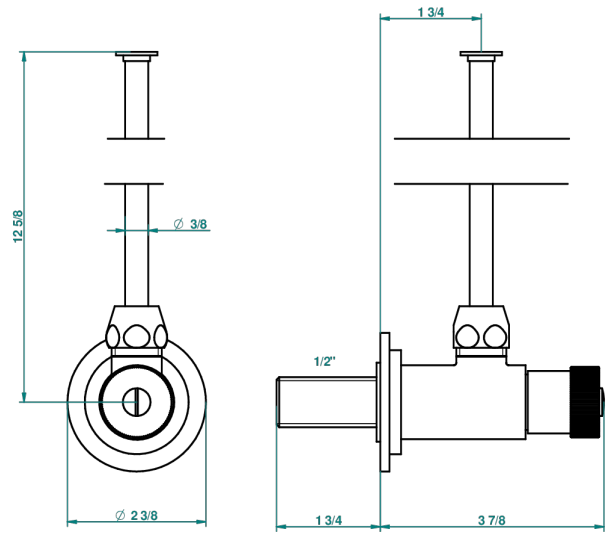

CHEVERNY BLACK ONYX

U1V-181

1/2" adjustable stop cock with 30 cm tube

THG[®]
PARIS

1878

10/01/2020

CHARACTERISTIC

- Cheverny black Onyx
- 1/2" adjustable stop cock with 30 cm tube