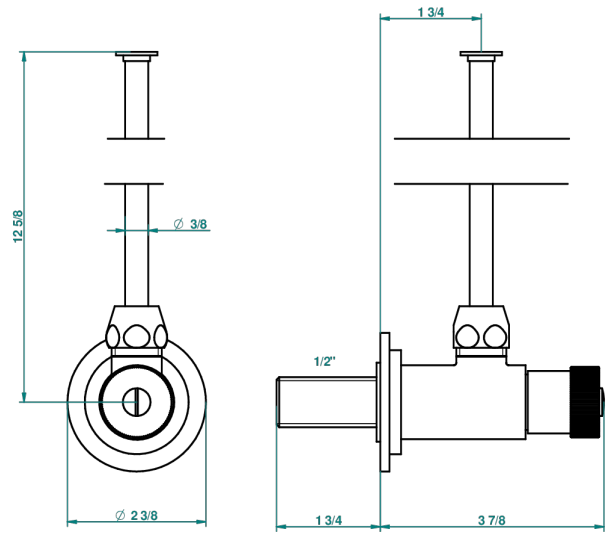

# MANDARINE CRISTALLIA DIAMANT

U1K-181

1/2" adjustable stop cock with 30 cm tube

THG<sup>®</sup>  
PARIS

1878

10/01/2020

## CHARACTERISTIC

- Mandarin Cristallia Diamant
- 1/2" adjustable stop cock with 30 cm tube