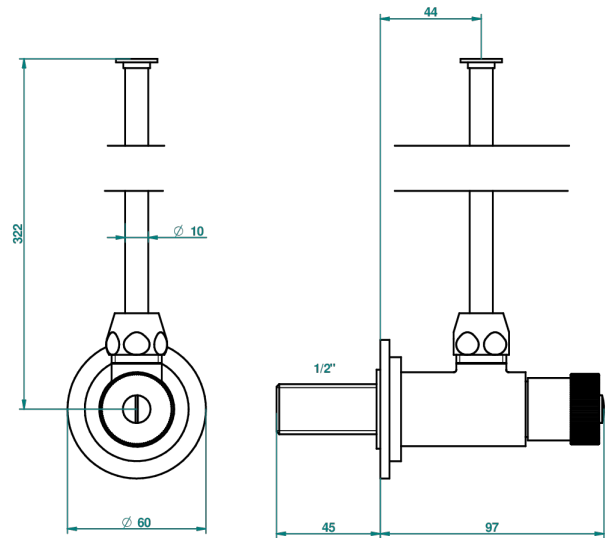

# MANDARINE CLEAR CRYSTAL

U1D-181

1/2" adjustable stop cock with 30 cm tube

THG<sup>®</sup>  
PARIS

1878

10/01/2020

## CHARACTERISTIC

- Mandarin Clear crystal
- 1/2" adjustable stop cock with 30 cm tube