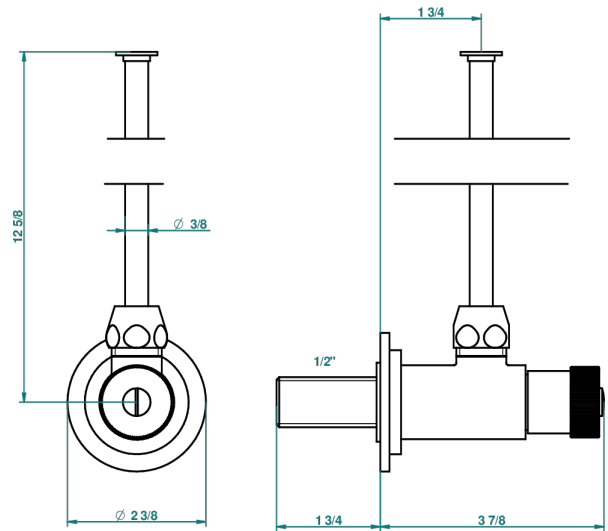

# MANDARINE CLEAR CRYSTAL

U1D-181

1/2" adjustable stop cock with 30 cm tube

THG<sup>®</sup>  
PARIS

1878

10/01/2020

## CHARACTERISTIC

- Mandarin Clear crystal
- 1/2" adjustable stop cock with 30 cm tube