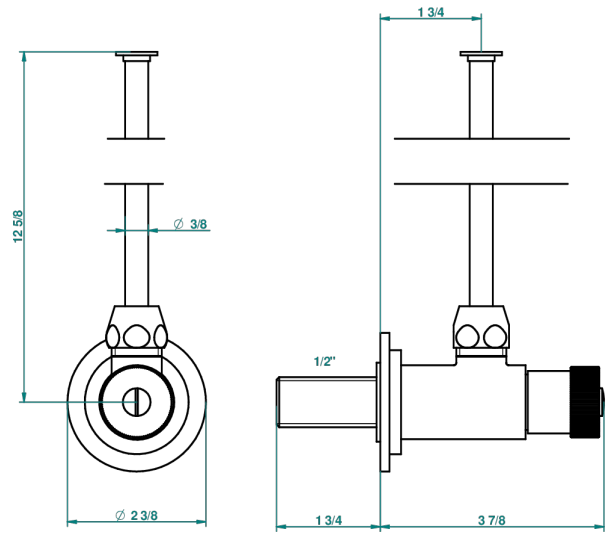

SYSTEM CRYSTAL

G9J-181

1/2" adjustable stop cock with 30 cm tube

1878

10/01/2020

CHARACTERISTIC

- System Crystal
- 1/2" adjustable stop cock with 30 cm tube

AVAILABLE FINITIONS