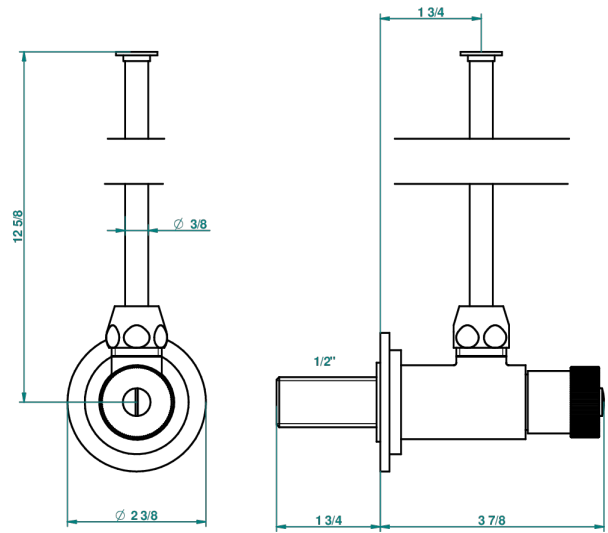

JAIPUR BLACK ONYX

A9C-181

1/2" adjustable stop cock with 30 cm tube

1878

10/01/2020

CHARACTERISTIC

- Jaipur Black Onyx
- 1/2" adjustable stop cock with 30 cm tube

AVAILABLE FINITIONS