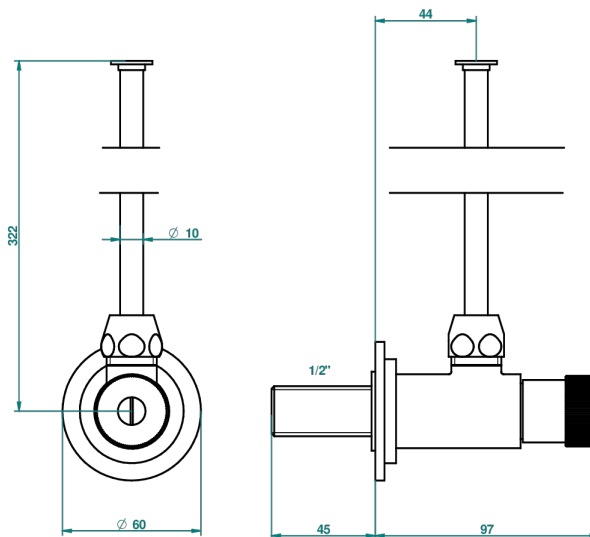

VOGUE LAPIS LAZULI

A8S-181

1/2" adjustable stop cock with 30 cm tube

THG[®]
PARIS

1878

10/01/2020

CHARACTERISTIC

- Vogue Lapis Lazuli
- 1/2" adjustable stop cock with 30 cm tube