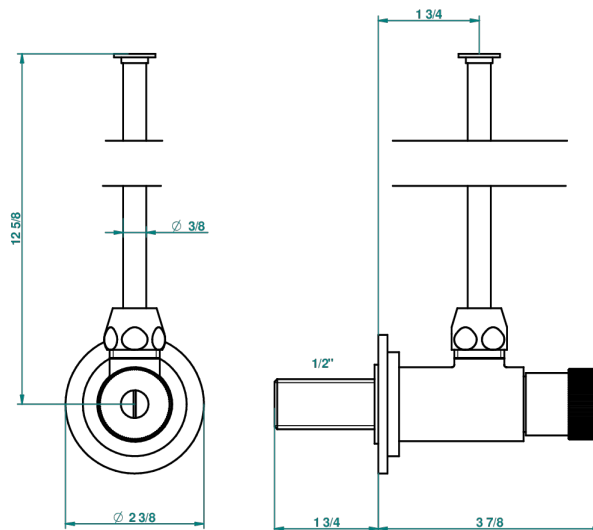

VOGUE LAPIS LAZULI

A8S-181

1/2" adjustable stop cock with 30 cm tube

THG[®]
PARIS

1878

10/01/2020

CHARACTERISTIC

- Vogue Lapis Lazuli
- 1/2" adjustable stop cock with 30 cm tube