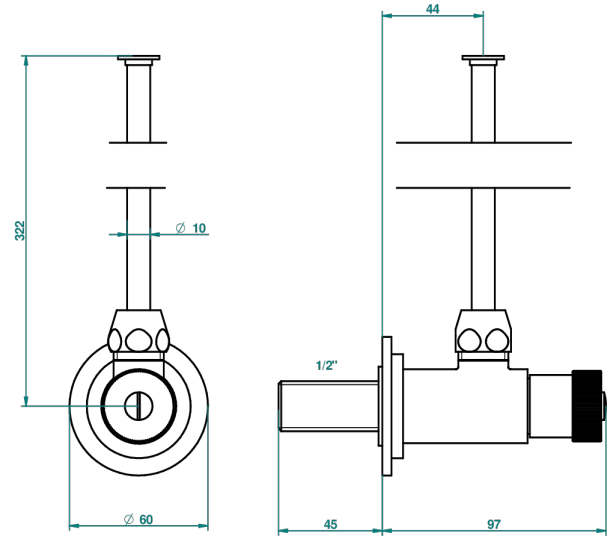

VOGUE BLACK ONYX

A8P-181

1/2" adjustable stop cock with 30 cm tube

1878

10/01/2020

CHARACTERISTIC

- Vogue black onyx
- 1/2" adjustable stop cock with 30 cm tube

AVAILABLE FINITIONS