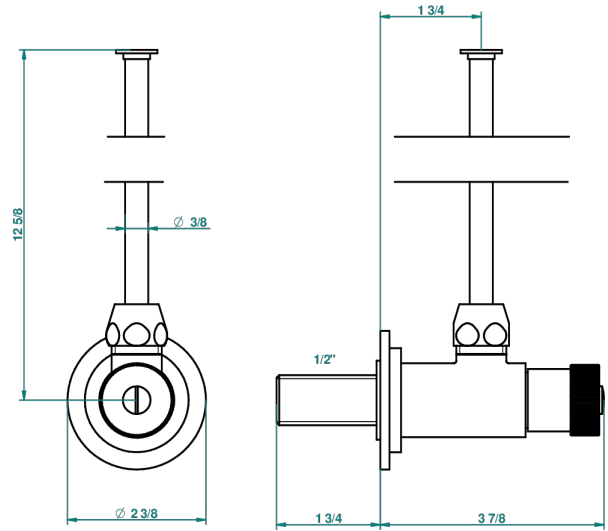

# VOGUE BLACK ONYX

A8P-181

1/2" adjustable stop cock with 30 cm tube

1878

10/01/2020

## CHARACTERISTIC

- Vogue black onyx
- 1/2" adjustable stop cock with 30 cm tube