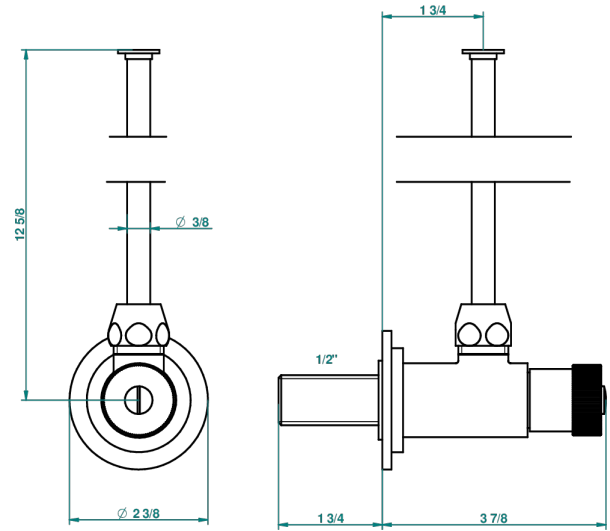

VOGUE MALACHITE

A8M-181

1/2" adjustable stop cock with 30 cm tube

THG[®]
PARIS

1878

10/01/2020

CHARACTERISTIC

- Vogue Malachite
- 1/2" adjustable stop cock with 30 cm tube