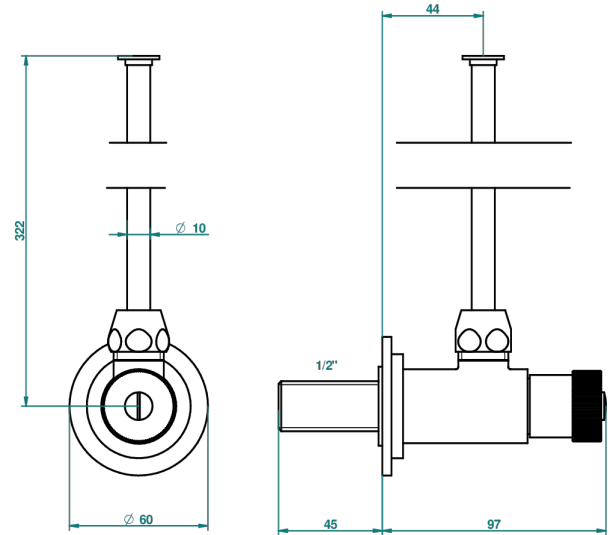

PROFIL BLACK ONYX

A6N-181

1/2" adjustable stop cock with 30 cm tube

THG[®]
PARIS

1878

10/01/2020

CHARACTERISTIC

- Profil Black Onyx
- 1/2" adjustable stop cock with 30 cm tube