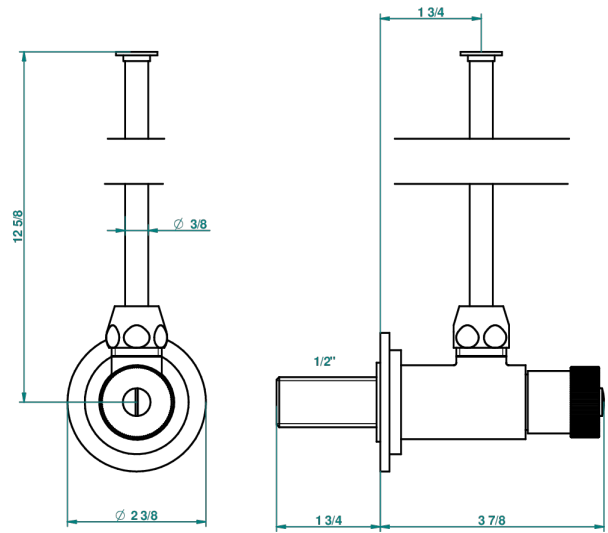

PROFIL BLACK ONYX

A6N-181

1/2" adjustable stop cock with 30 cm tube

1878

10/01/2020

CHARACTERISTIC

- Profil Black Onyx
- 1/2" adjustable stop cock with 30 cm tube

AVAILABLE FINITIONS