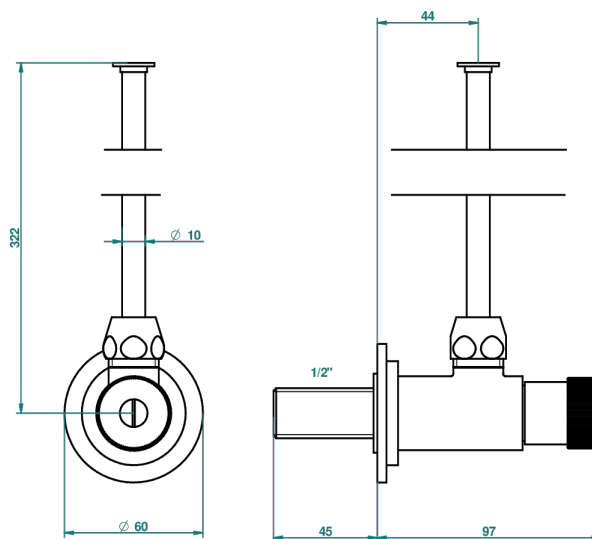

PROFIL LALIQUE CLEAR CRYSTAL

A6G-181

1/2" adjustable stop cock with 30 cm tube

THG[®]
PARIS

1878

10/01/2020

CHARACTERISTIC

- Profil Laliq Clear crystal
- 1/2" adjustable stop cock with 30 cm tube