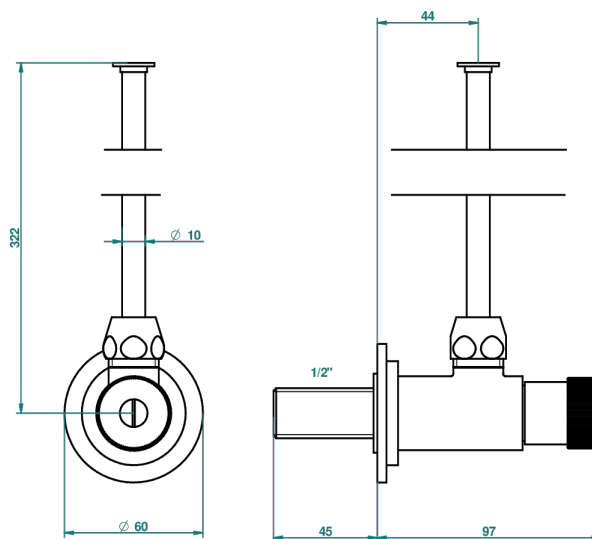

# PROFIL LALIQUE CLEAR CRYSTAL

A6G-181

1/2" adjustable stop cock with 30 cm tube

1878

10/01/2020

## CHARACTERISTIC

- Profil Laliq Clear crystal
- 1/2" adjustable stop cock with 30 cm tube