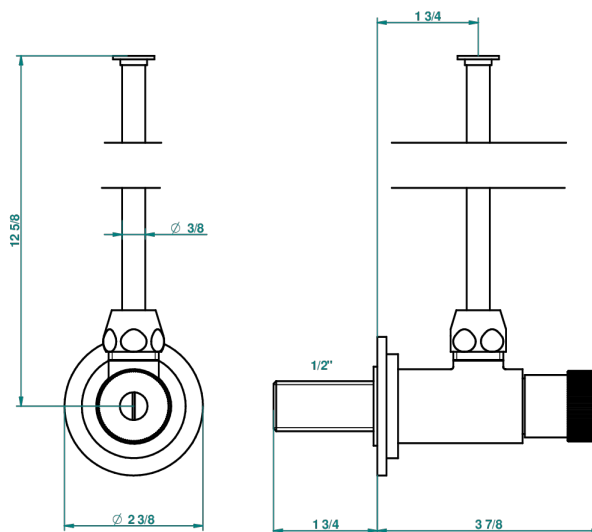

PROFIL LALIQUE CLEAR CRYSTAL

A6G-181

1/2" adjustable stop cock with 30 cm tube

1878

10/01/2020

CHARACTERISTIC

- Profil Laliq Clear crystal
- 1/2" adjustable stop cock with 30 cm tube

AVAILABLE FINITIONS