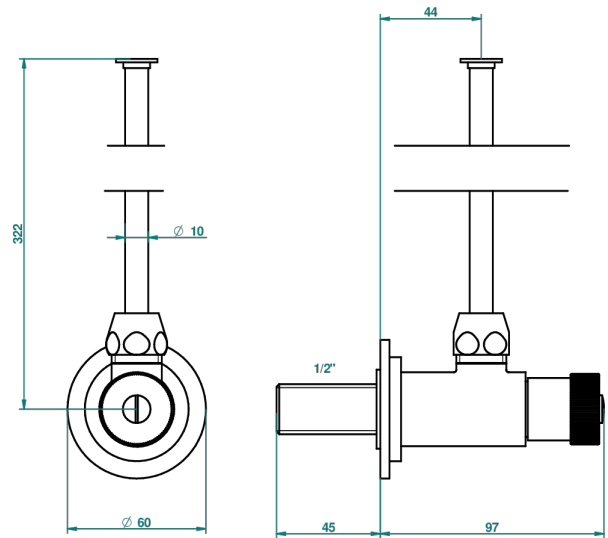

PROFIL METAL

A6A-181

1/2" adjustable stop cock with 30 cm tube

1878

10/01/2020

CHARACTERISTIC

- Profil Metal
- 1/2" adjustable stop cock with 30 cm tube

AVAILABLE FINITIONS