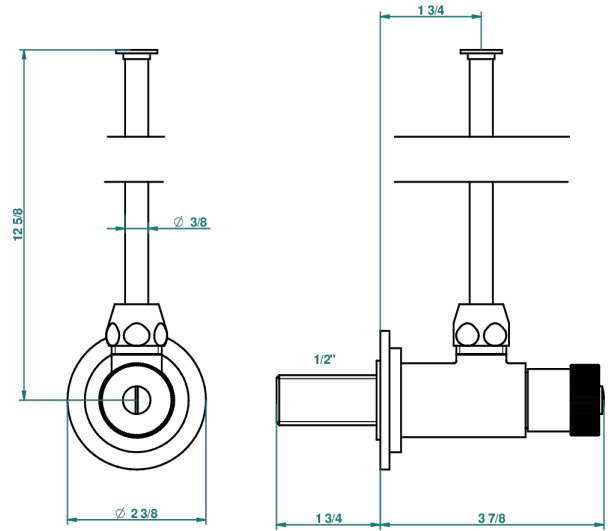

PROFIL METAL

A6A-181

1/2" adjustable stop cock with 30 cm tube

1878

10/01/2020

CHARACTERISTIC

- Profil Metal
- 1/2" adjustable stop cock with 30 cm tube

AVAILABLE FINITIONS