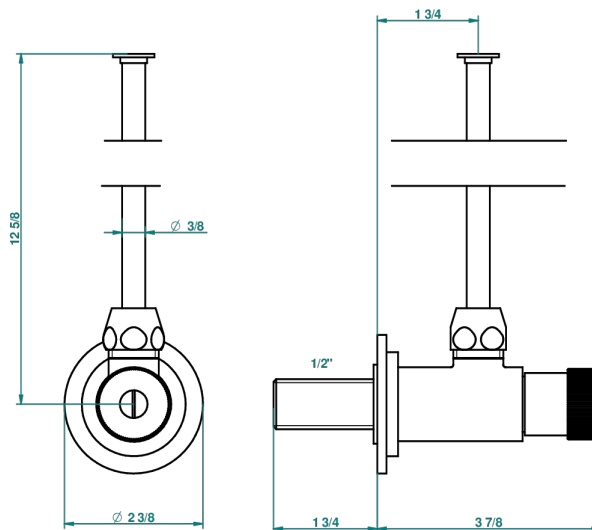

POMME CLEAR SATIN CRYSTAL

A42-181

1/2" adjustable stop cock with 30 cm tube

1878

10/01/2020

CHARACTERISTIC

- Pomme Clear satin crystal
- 1/2" adjustable stop cock with 30 cm tube

AVAILABLE FINITIONS