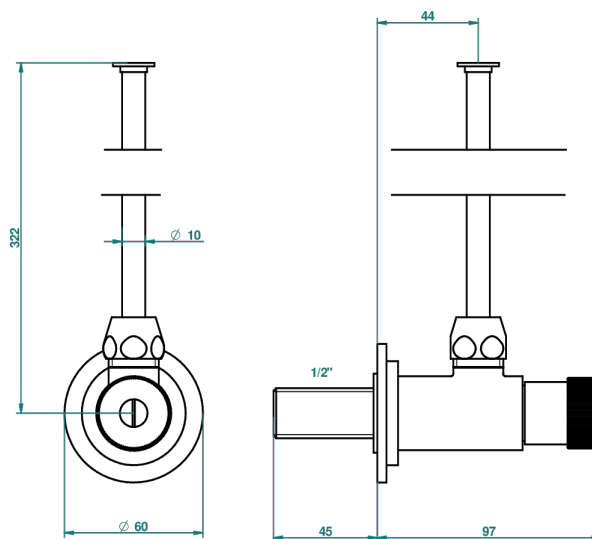

# POMME CLEAR SATIN CRYSTAL

A42-181

1/2" adjustable stop cock with 30 cm tube

1878

10/01/2020

## CHARACTERISTIC

- Pomme Clear satin crystal
- 1/2" adjustable stop cock with 30 cm tube