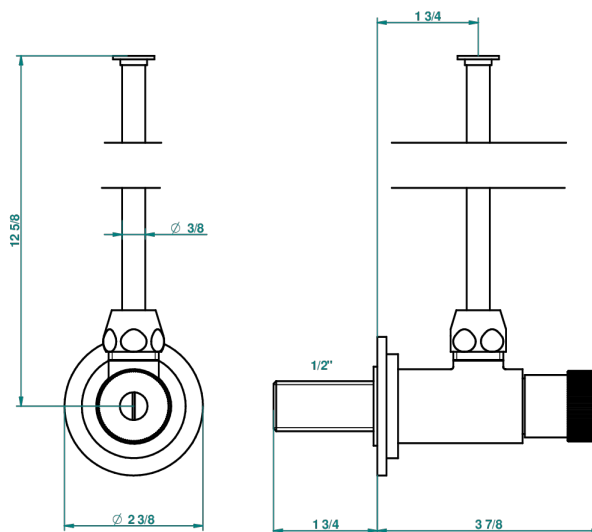

MASQUE DE FEMME SMOOTH METAL

A2U-181

1/2" adjustable stop cock with 30 cm tube

1878

10/01/2020

CHARACTERISTIC

- Masque de Femme Smooth metal
- 1/2" adjustable stop cock with 30 cm tube

AVAILABLE FINITIONS