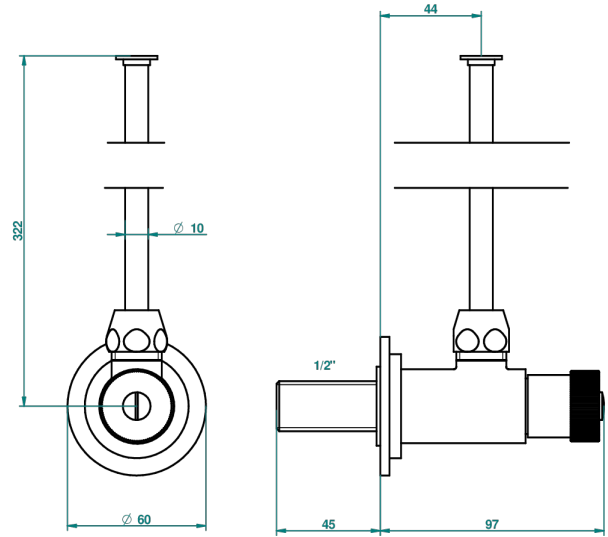

# MASQUE DE FEMME ENGRAVED METAL

A2T-181

1/2" adjustable stop cock with 30 cm tube

1878

10/01/2020

## CHARACTERISTIC

- Masque de Femme Engraved Metal
- 1/2" adjustable stop cock with 30 cm tube