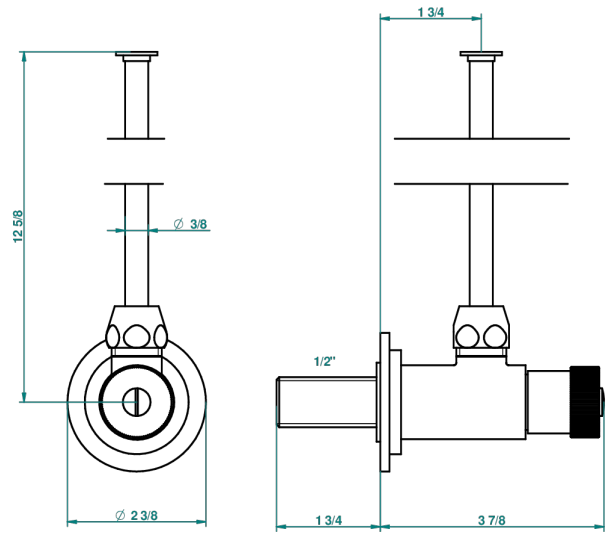

MASQUE DE FEMME ENGRAVED METAL

A2T-181

1/2" adjustable stop cock with 30 cm tube

1878

10/01/2020

CHARACTERISTIC

- Masque de Femme Engraved Metal
- 1/2" adjustable stop cock with 30 cm tube

AVAILABLE FINITIONS