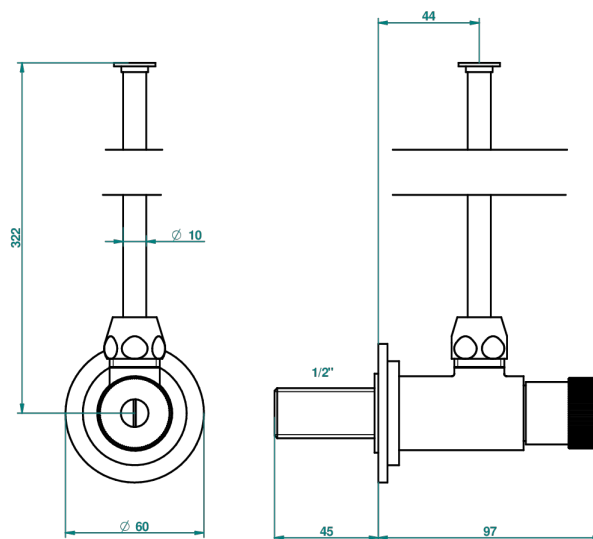

MASQUE DE FEMME ENGRAVED METAL

A2T-181

1/2" adjustable stop cock with 30 cm tube

1878

10/01/2020

CHARACTERISTIC

- Masque de Femme Engraved Metal
- 1/2" adjustable stop cock with 30 cm tube

AVAILABLE FINITIONS