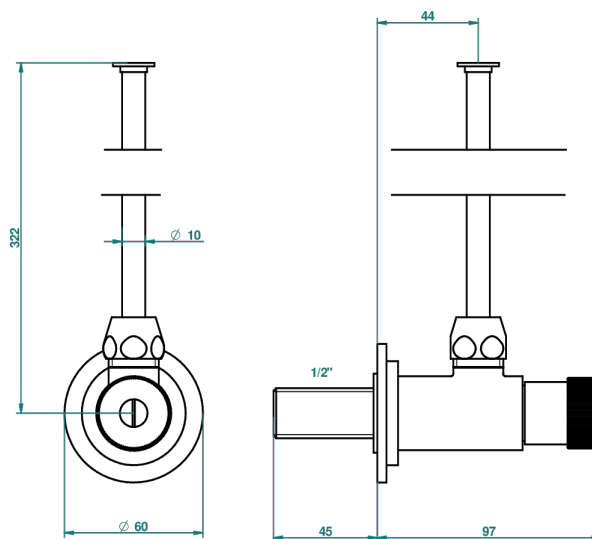

# MASQUE DE FEMME SOLAIRE

A2S-181

1/2" adjustable stop cock with 30 cm tube

1878

10/01/2020

## CHARACTERISTIC

- Masque de Femme Solaire
- 1/2" adjustable stop cock with 30 cm tube