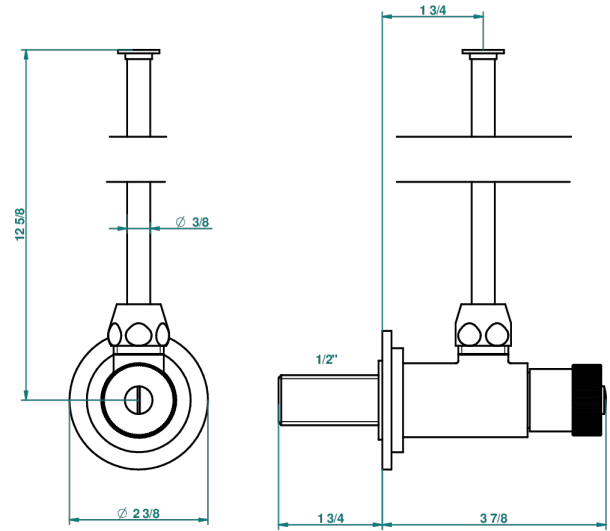

# MASQUE DE FEMME SOLAIRE

A2S-181

1/2" adjustable stop cock with 30 cm tube

THG<sup>®</sup>  
PARIS

1878

10/01/2020

## CHARACTERISTIC

- Masque de Femme Solaire
- 1/2" adjustable stop cock with 30 cm tube