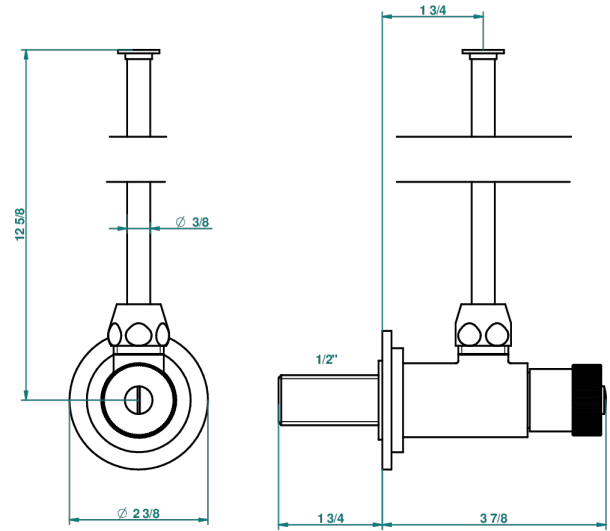

MASQUE DE FEMME LUNAIRE

A2R-181

1/2" adjustable stop cock with 30 cm tube

THG[®]
PARIS

1878

10/01/2020

CHARACTERISTIC

- Masque de Femme Lunaire
- 1/2" adjustable stop cock with 30 cm tube