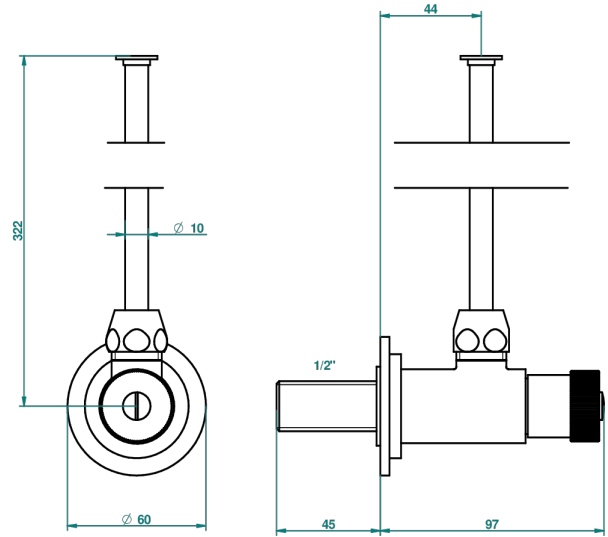

MASQUE DE FEMME LUNAIRE

A2R-181

1/2" adjustable stop cock with 30 cm tube

THG[®]
PARIS

1878

10/01/2020

CHARACTERISTIC

- Masque de Femme Lunaire
- 1/2" adjustable stop cock with 30 cm tube