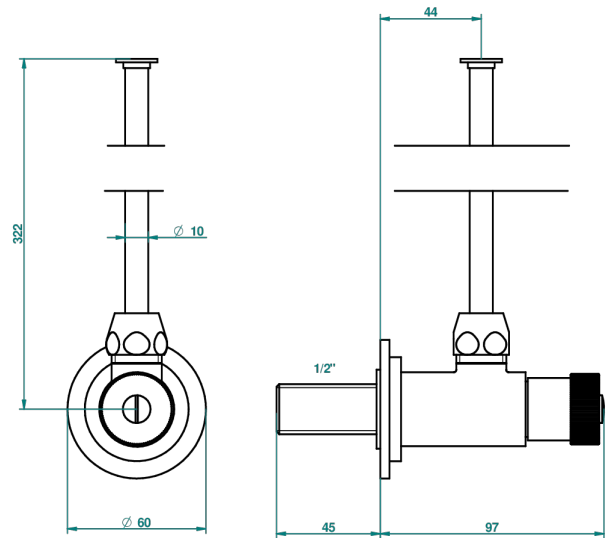

# MOSSI CLEAR CRYSTAL

A2N-181

1/2" adjustable stop cock with 30 cm tube

1878

10/01/2020

## CHARACTERISTIC

- Mossi Clear crystal
- 1/2" adjustable stop cock with 30 cm tube