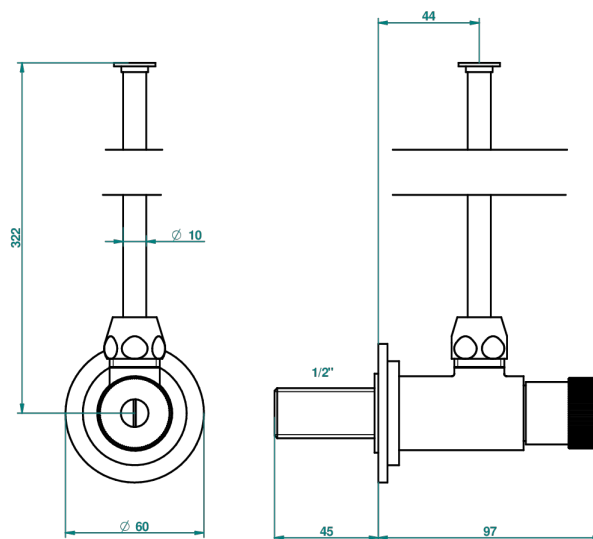

# METROPOLIS BLACK CRYSTAL WITH LEVER

A2M-181

1/2" adjustable stop cock with 30 cm tube

1878

10/01/2020

## CHARACTERISTIC

- Métropolis Black crystal with lever
- 1/2" adjustable stop cock with 30 cm tube