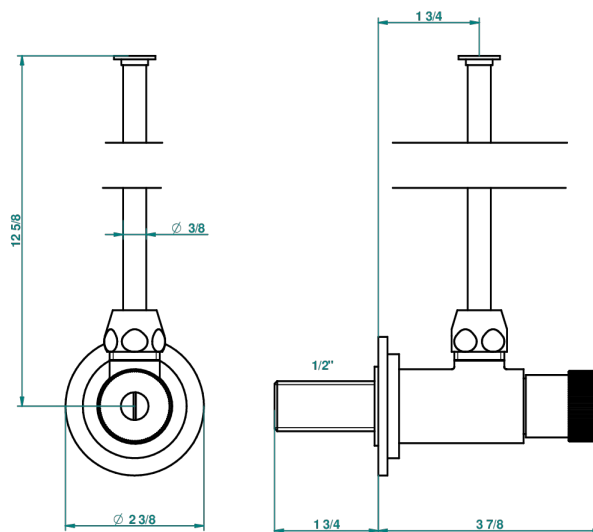

METROPOLIS BLACK CRYSTAL WITH LEVER

A2M-181

1/2" adjustable stop cock with 30 cm tube

1878

10/01/2020

CHARACTERISTIC

- Métropolis Black crystal with lever
- 1/2" adjustable stop cock with 30 cm tube

AVAILABLE FINITIONS