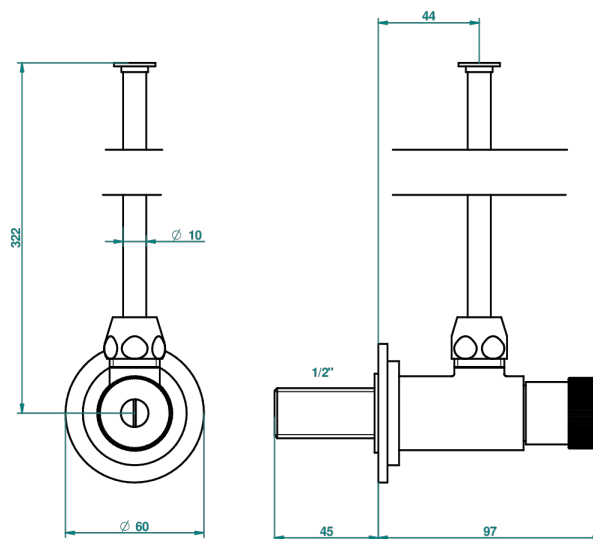

METROPOLIS BLACK CRYSTAL WITH LEVER

A2M-181

1/2" adjustable stop cock with 30 cm tube

1878

10/01/2020

CHARACTERISTIC

- Métropolis Black crystal with lever
- 1/2" adjustable stop cock with 30 cm tube

AVAILABLE FINITIONS